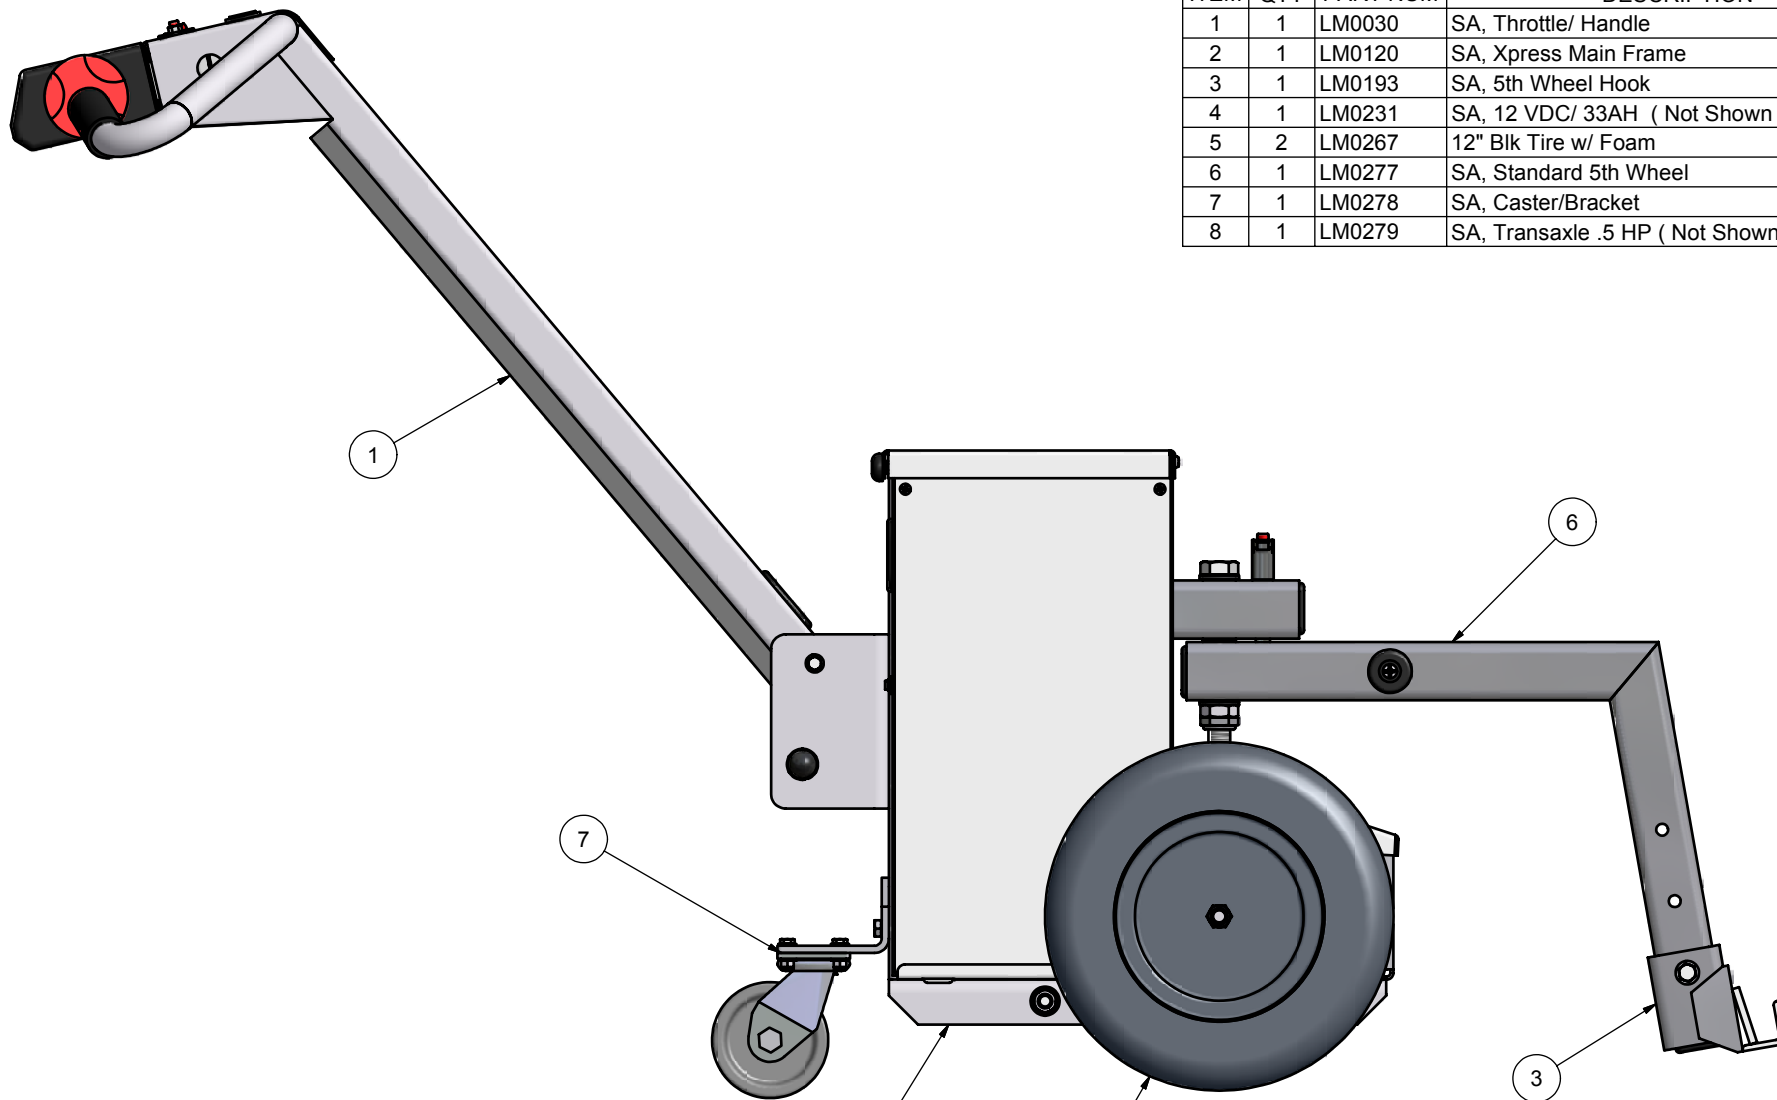

2

1

Parts List

ITEM	QTY	PART NUM	DESCRIPTION
1	1	LM0030	SA, Throttle/ Handle
2	1	LM0120	SA, Xpress Main Frame
3	1	LM0193	SA, 5th Wheel Hook
4	1	LM0231	SA, 12 VDC/ 33AH (Not Shown)
5	2	LM0267	12" Blk Tire w/ Foam
6	1	LM0277	SA, Standard 5th Wheel
7	1	LM0278	SA, Caster/Bracket
8	1	LM0279	SA, Transaxle .5 HP (Not Shown)

B

B

A

A

2

1

LOAD MOVER INC

TITLE Xpress Standard Assembly

2

1

B

B

A

A

LOAD MOVER INC
TITLE Xpress Standard Assembly

2