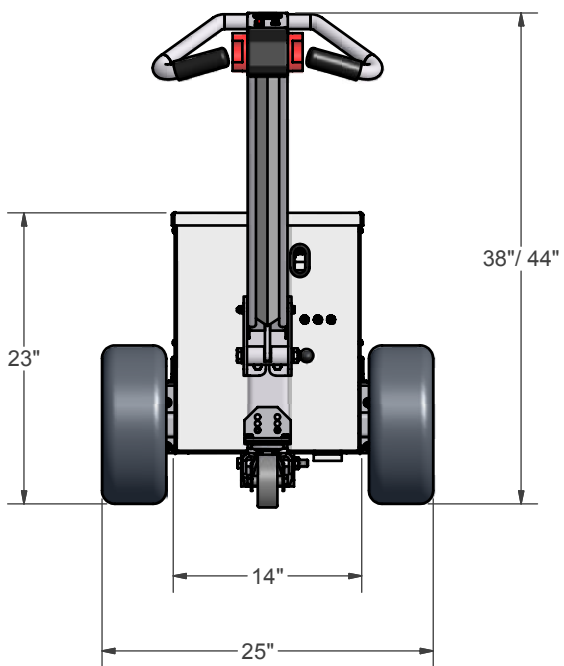

2

1

Parts List

ITEM	QTY	PART NUM	DESCRIPTION
1	1	LM0030	SA, Throttle/ Handle
2	1	LM0120	SA, Xpress Main Frame
3	1	LM0193	SA, 5th Wheel Hook
4	1	LM0231	SA, 12 VDC/ 33AH (Not Shown)
5	2	LM0267	12" Blk Tire w/ Foam
6	1	LM0277	SA, Standard 5th Wheel
7	1	LM0278	SA, Caster/Bracket
8	1	LM0279	SA, Transaxle .5 HP (Not Shown)

2

1

B

B

A

A

LOAD MOVER INC
TITLE Xpress Standard Assembly

2