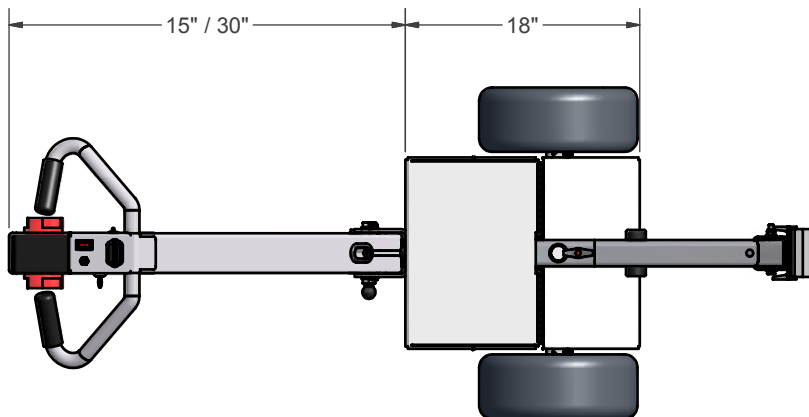

2

1

B

B

A

A

LOAD MOVER INC
TITLE Xpress Standard Assembly

2

1