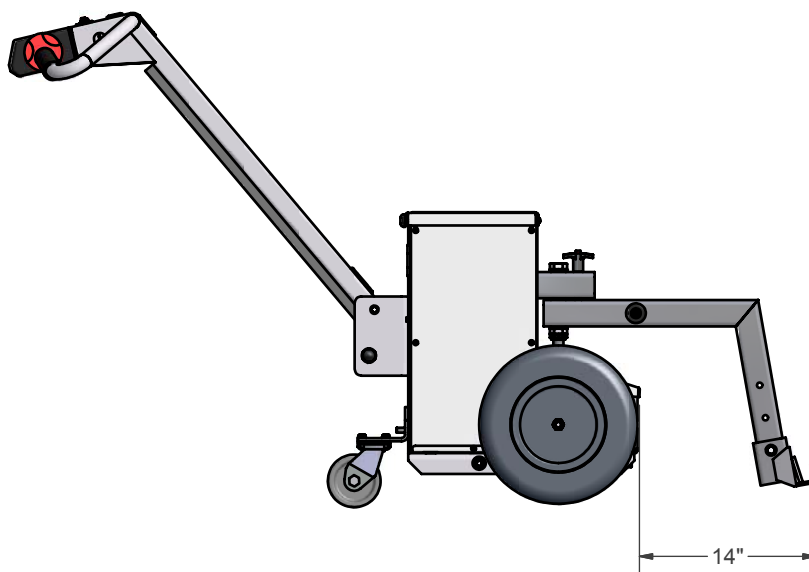

2

1

Parts List

ITEM	QTY	PART NUM	DESCRIPTION
1	1	LM0030	SA, Throttle/ Handle
2	1	LM0120	SA, Xpress Main Frame
3	1	LM0193	SA, 5th Wheel Hook
4	1	LM0231	SA, 12 VDC/ 33AH (Not Shown)
5	2	LM0267	12" Blk Tire w/ Foam
6	1	LM0277	SA, Standard 5th Wheel
7	1	LM0278	SA, Caster/Bracket
8	1	LM0279	SA, Transaxle .5 HP (Not Shown)

B

B

A

A

2

1

LOAD MOVER INC

TITLE Xpress Standard Assembly

2

1

B

B

A

A

LOAD MOVER INC
TITLE Xpress Standard Assembly

2